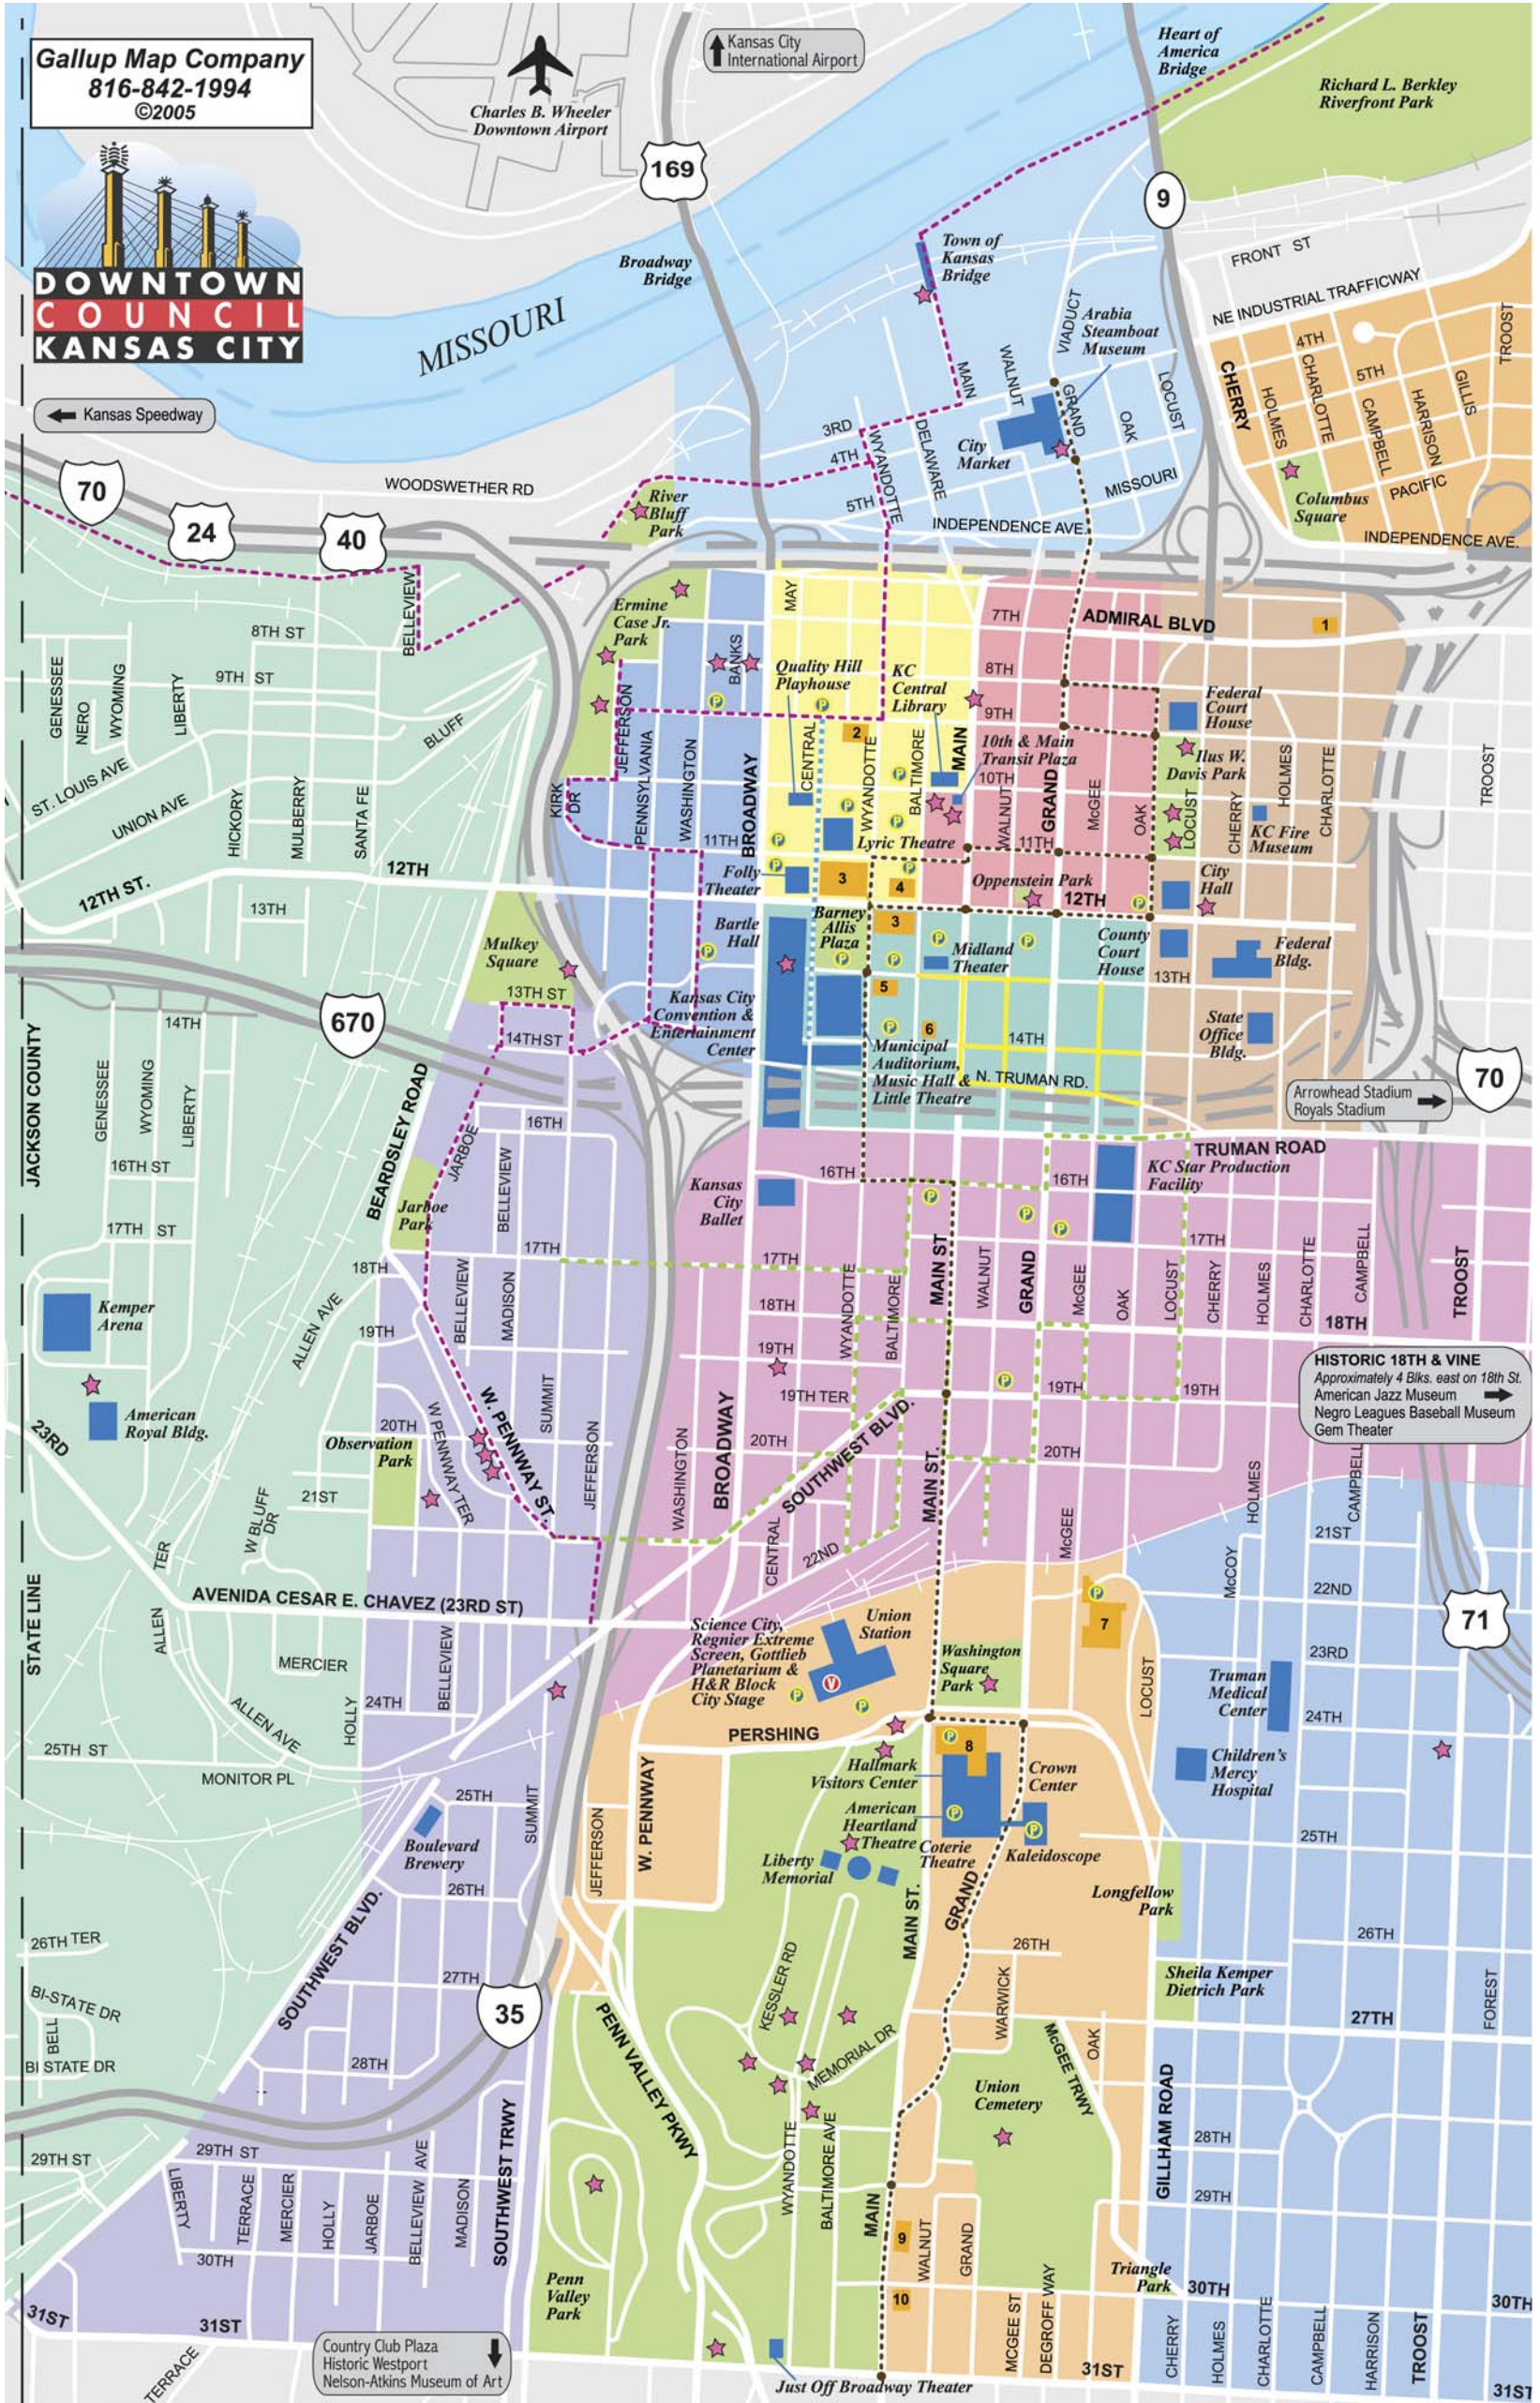

Gallup Map Company
816-842-1994
©2005

Kansas Speedway

Charles B. Wheeler
Downtown Airport

Kansas City
International Airport

- MAP LEGEND**
- Points of Interest
 - Hotels
 1. Comfort Inn and Suites
 2. Hotel Savoy
 3. Marriott Downtown
 4. Hotel Phillips
 5. Radisson Hotel & Suites KC - City Center
 6. Hilton President Kansas City
 7. Hyatt Regency Crown Center
 8. Westin Crown Center
 9. Residence Inn
 10. Fairfield Inn
 - Parks

- Fountains, Monuments & Art
- First Friday's Trolley Path
Free trolley service is available to the art galleries in the Crossroads Arts District from 7 to 9 p.m. the first Friday of every month.
- Avenue of the Arts
- Riverfront Heritage Trail
- Max Bus Route and Stops
- Visitor & Event Parking
- Visitor Information Center
- Roads Temporarily Closed

- DISTRICTS**
- River District
 - Columbus Park
 - West Bottoms
 - Quality Hill
 - Library District
 - Financial District
 - Government District
 - Convention District
 - West Side
 - Crossroads Arts District
 - Crown Center and Union Hill
 - Hospital Hill and Longfellow

HISTORIC 18TH & VINE
Approximately 4 Bkls. east on 18th St.
American Jazz Museum
Negro Leagues Baseball Museum
Gem Theater